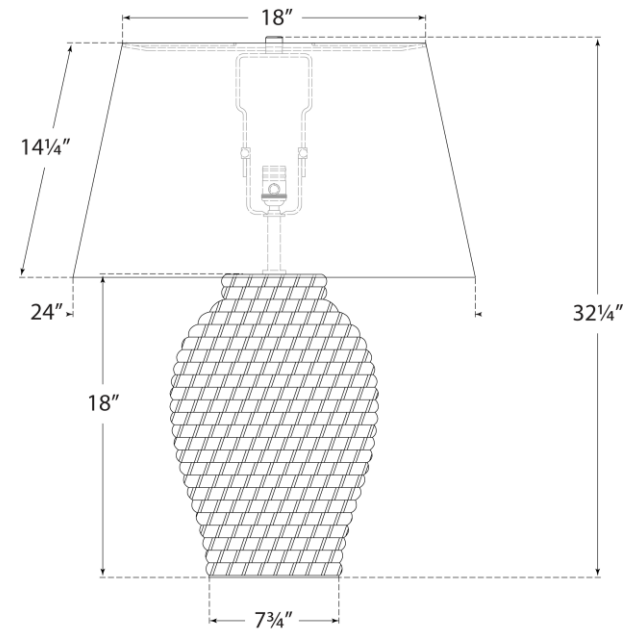

### Lohan Large Table Lamp

Item # RL 3543BRT-WP

Designer: Ralph Lauren

Height: 32.5"

Width: 24"

Base: 8" Round

Finishes: BRT

Shade Treatments: WP

Shade Details: 18" x 24" x 14.25" Closed Top

Socket: E26 Dimmer

Wattage: 100 A19

Weight: 12 Pounds

Front View